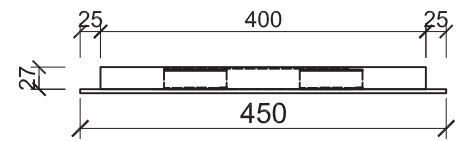

GEMINI 4590  
Back View

GEMINI 4590  
Side Section

GEMINI4590  
Top Section

## FEATURES

- 5000K cool white dimmable mirror with built-in demister
- Illuminating touch sensor for light and demister
- 5mm thick copper-free mirror, pencil edge safety glass
- SAA approved
- IP44 rating to prevent water splash
- Non exposed LED light
- Include wall mounting screws and anchor plugs
- Low voltage LED & low voltage demister