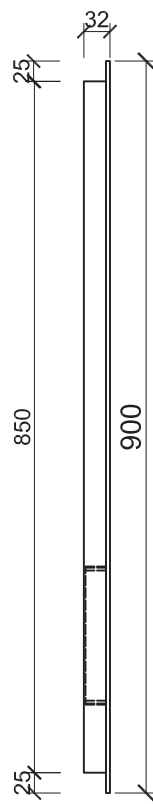

GEMINI 4590  
Back View

GEMINI 4590  
Side Section

GEMINI4590  
Top Section

## FEATURES

- 5000K cool white dimmable mirror with built-in demister
- Illuminating touch sensor for light and demister
- 5mm thick copper-free mirror, pencil edge safety glass
- SAA approved
- IP44 rating to prevent water splash
- Non exposed LED light
- Include wall mounting screws and anchor plugs
- Low voltage LED & low voltage demister